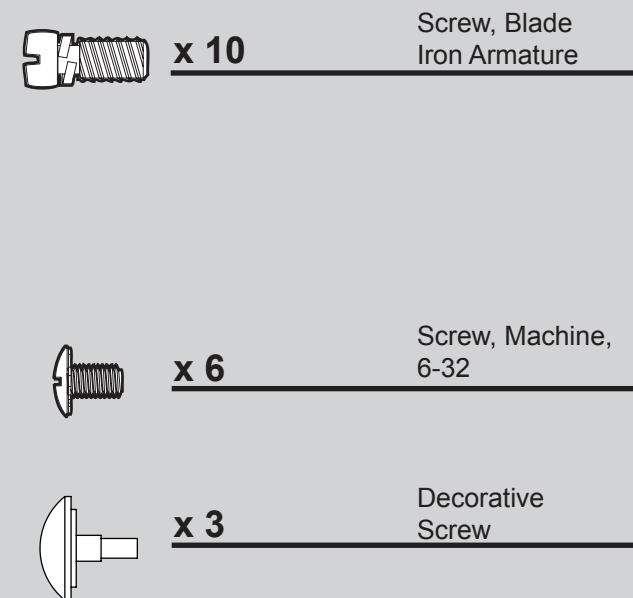

Hardware

(Drawn to Scale)

Fan Parts

(Not Drawn to Scale)

PARTS GUIDE

Hunter

Using this Parts Guide, make sure all parts are included in the box.

If parts are missing, **DO NOT RETURN**

THIS ITEM TO THE STORE, call 888-830-1326 for assistance.

THIS PARTS GUIDE IS FOR REFERENCE ONLY.

REFER TO THE INSTALLATION MANUAL FOR FULL ASSEMBLY INSTRUCTIONS.

Parts List

| Item Name | Qty | Part # |
|---------------------------------------|-----------|---------------------|
| Hanging System Kit | 1 | 96761-09 |
| Ceiling Plate | | |
| Canopy | | |
| Canopy Trim Ring | | |
| Canopy Screw | | |
| Wood Screw | | |
| Flat Washer | | |
| Mounting Isolator | | |
| Setscrew | | |
| Blade Set | 1 | G0253-80 |
| Hanger Ball / Downrod Assembly | 1 | 74229-03 |
| Screw, Blade Iron Armature | 10 | 63755-05 |
| Light Kit Assembly | 1 | 88137-01 |
| Grommet | 3 | 66121-01 |
| Hardware Kit | 1 | 99082-00-860 |
| Screw, Machine, 6-32 | | |
| Wire Connector | | |
| Screw, Switch Housing Assembly | | |
| Balancing Kit | 1 | 65666-01 |
| Remote Control Receiver | 1 | 89309-01 |
| Remote Control Transmitter | 1 | 92754-01 |
| Remote Control Cradle | 1 | 84369-01 |
| 9 Volt Battery | 1 | 64625-01 |
| Heat Shield | 1 | 88136-01 |
| Screw, Decorative | 3 | 76426-01 |
| Globe/Shade | 1 | 98128-01 |
| Light bulb / Bulb | 2 | 77646-04 |

Materiales

(no dibujados a escala)

x 2

3" Tornillo de madera

x 2

1.5" Tornillo de madera

x 4

Arandela plana